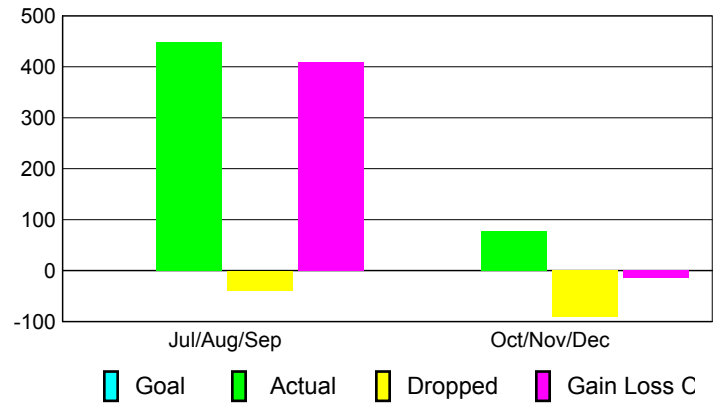

Membership Results 2010-2011

Goal, New, Dropped, Gain/Loss