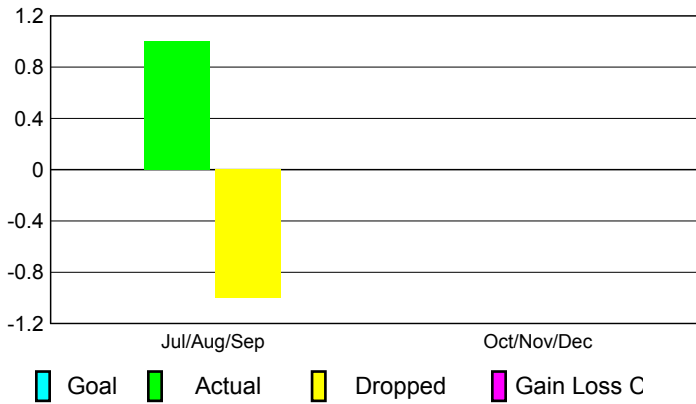

2010-2011 GMT Reports for District (or Undistricted) **District 300A2**

GMT: **PEI-JEN CHEN**

Location: **M.D. 300 Taiwan**

GMT CA: **5**

CLUBS

Club Results
2010-2011

Clubs
2009-2010

Month	New Club Goal	Actual New Clubs	Actual Dropped Clubs	Gain/Loss of Clubs	Gain/Loss of Clubs
Jul/Aug/Sep	0	1	-1	0	3
Oct/Nov/Dec	0	0	0	0	0
Totals	0	1	-1	0	3

Club Results 2010-2011

Goal, New, Dropped, Gain/Loss

Comparison of Club Gain/Loss

Current Year Compared to the Previous Year

YTD Status Quo Clubs 2010-2011

Status Quo Clubs Compared to Status Quo Members

MEMBERSHIP