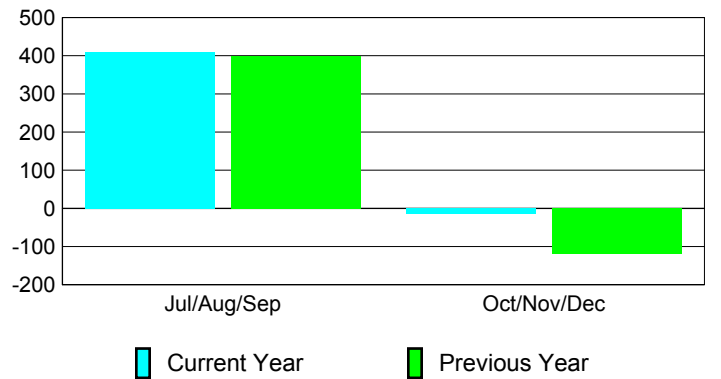

Comparison of Membership Gain/Loss

Current Year Compared to the Previous Year