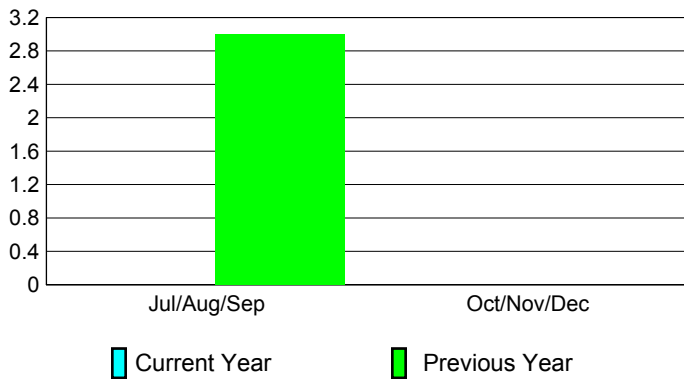

2010-2011 GMT Reports for District (or Undistricted) **District 300A2**

GMT: **PEI-JEN CHEN**

Location: **M.D. 300 Taiwan**

GMT CA: **5**

CLUBS

Club Results
2010-2011

Clubs
2009-2010

Month	New Club Goal	Actual New Clubs	Actual Dropped Clubs	Gain/Loss of Clubs	Gain/Loss of Clubs
Jul/Aug/Sep	0	1	-1	0	3
Oct/Nov/Dec	0	0	0	0	0
Totals	0	1	-1	0	3

Club Results 2010-2011

Goal, New, Dropped, Gain/Loss

Comparison of Club Gain/Loss

Current Year Compared to the Previous Year

YTD Status Quo Clubs 2010-2011

Status Quo Clubs Compared to Status Quo Members

MEMBERSHIP